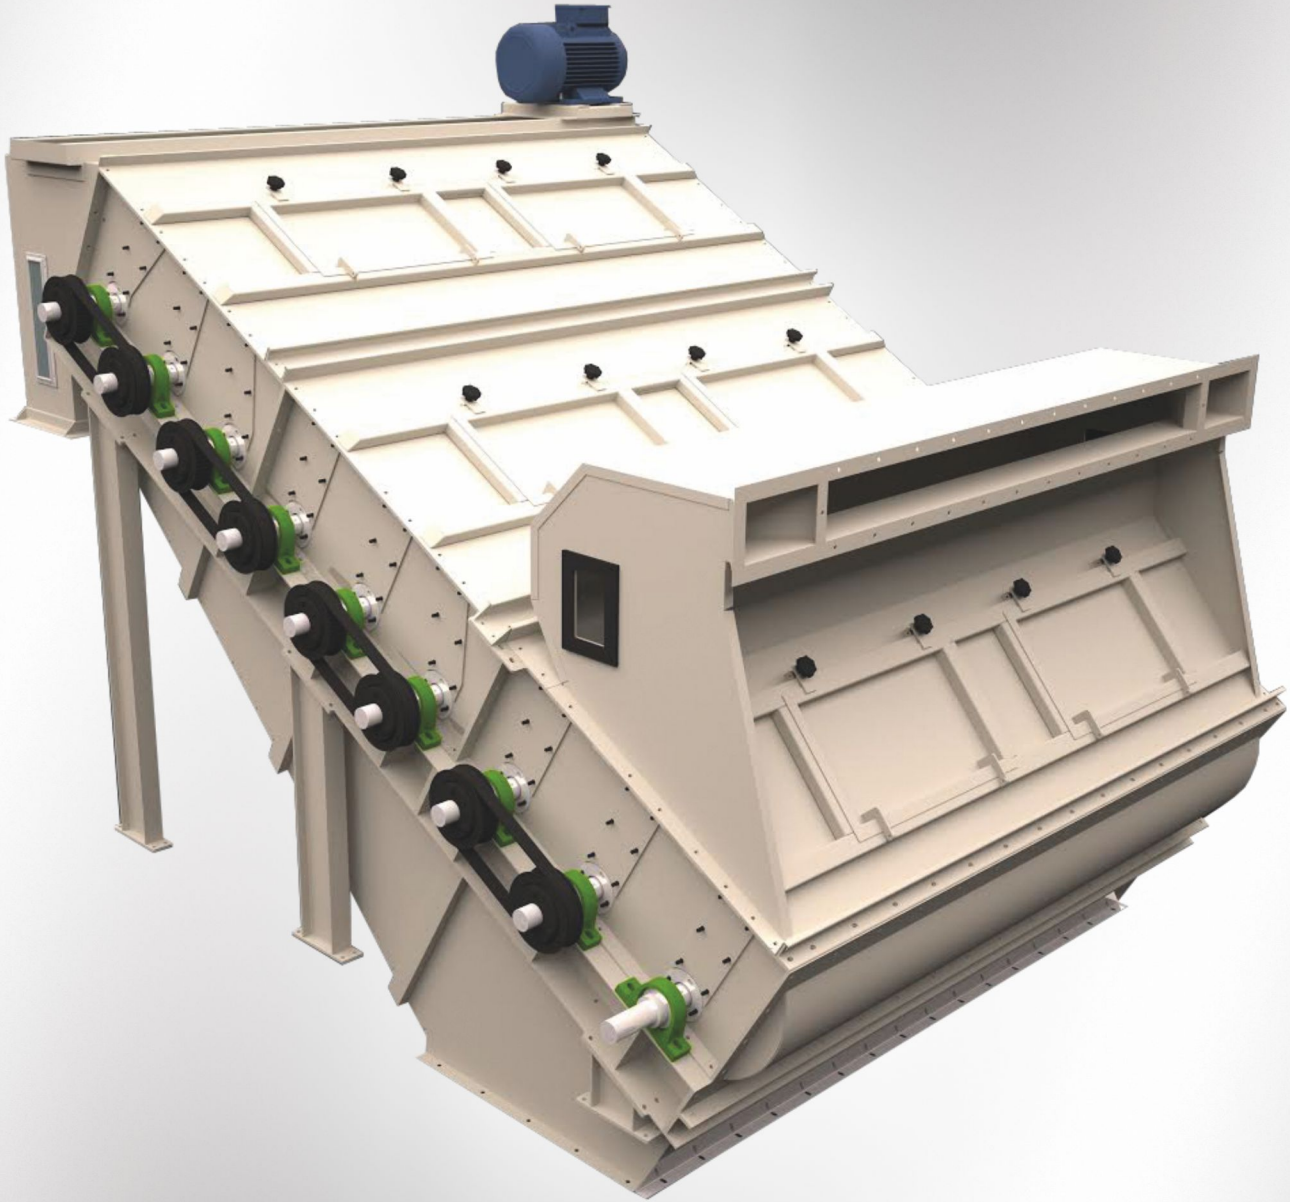

INCLINED CYLINDER CLEANER

BALKAN

TEXTILE AND COTTON GIN MACHINERY LTD.

INCLINED CYLINDER CLEANER

- **AVAILABLE IN 72", 96" and 120" WIDTHS**
- **AVAILABLE WITH 6, 9, 12 CLEANING CYLINDERS**
- **EASILY REPLACEABLE SPIKES**
- **USED AS GRAVITY CLANER OR AS HOT AIR CLEANER IN DRYING SYSTEMS**
- **SLOTTED END HEADS FOR EASY CYLINDER REMOVAL**
- **REMOVES SAND, DUST, SMALL STICKS and LEAF TRASH**
- **HEAVY STEEL CONSTRUCTION FOR LONGER LIFE**
- **HEAVY DUTY CLEANER CYLINDERS WITH 10 mm DIAMETER SPIKES**
- **INDIVIDUAL GRID BAR SCREENS FOR EASY REPLACEMENT**
- **EASY ACCESS DOORS**
- **AIR-TIGHT DOORS and DUST SEALS AROUND THE SHAFTS**